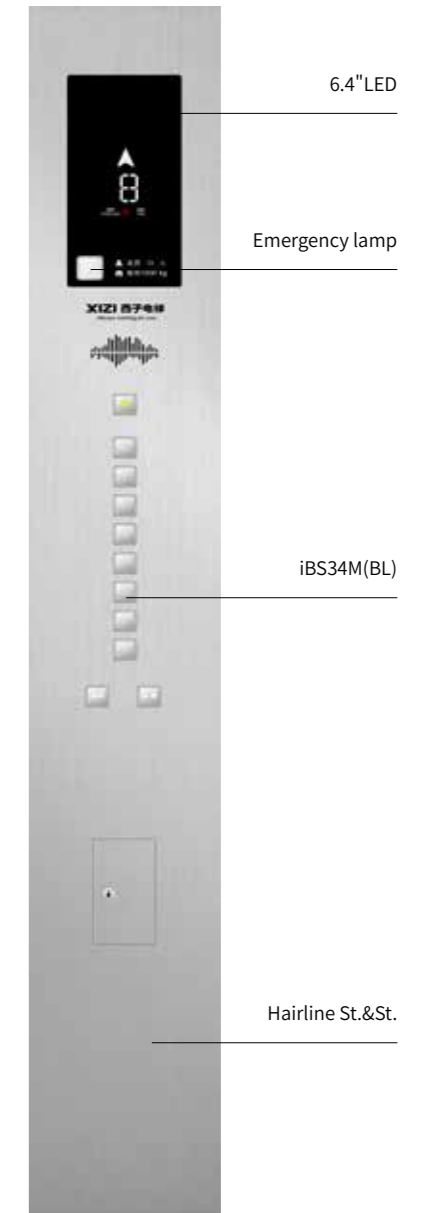

Integrated COP

6.4"LED

Emergency lamp

iBS34M(BL)

Hairline St.&St.

U-CY2200
(Front overall)