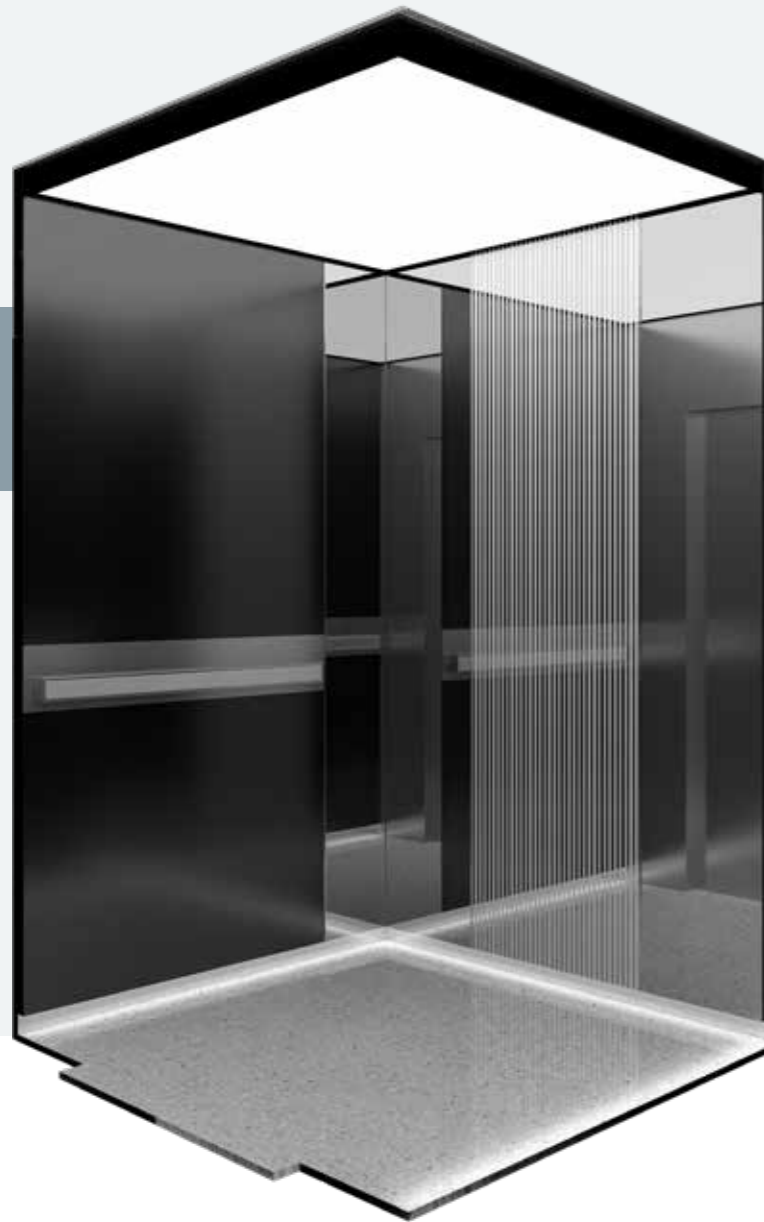

U-CR165

U-CR165

- Ceiling: Powder coating frame (Berlin Black) + Transparent soft film(PVC)
- Front Wall: Sandblasted St.&St.
- Back Wall: Mirror St.&St.+ Etched Mirror St.&St.
- Side Wall: Mirror St.&St.+ Sandblasted St.&St.+ Sandblasted black titanium St.&St.
- Flooring: Terrazzo
- Handrail: Sand-blasting St.&St. + Deco overlay board
- Skirting: Powder coating (Pearl White) + Recessed LED lighting