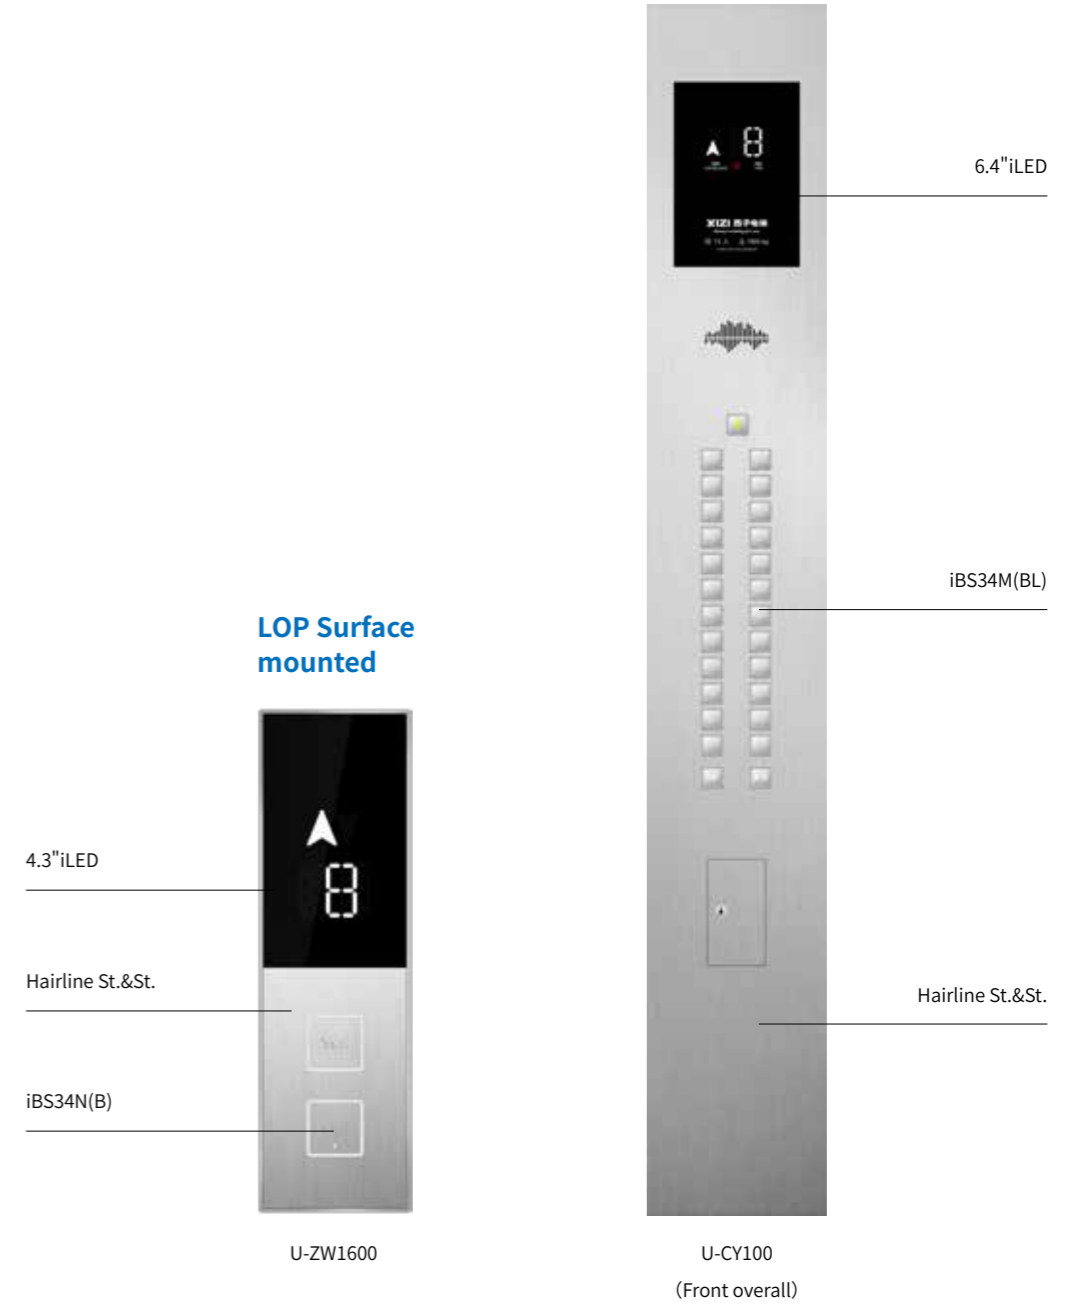

## 4.3"iLED (Standard)

## 6.4"iLED (Standard)

# Simplicity

U-CR126

Ceiling: Powder coating frame + Hairline St.&St. + Acrylic  
+ LED Downlight (For Integrated Ceiling only)

Front Wall: Hairline St.&St.

Back Wall: Hairline St.&St.

Side Wall: Hairline St.&St.

# Integrated COP

4.3"iLED

Hairline St.&St.

iBS34N(B)